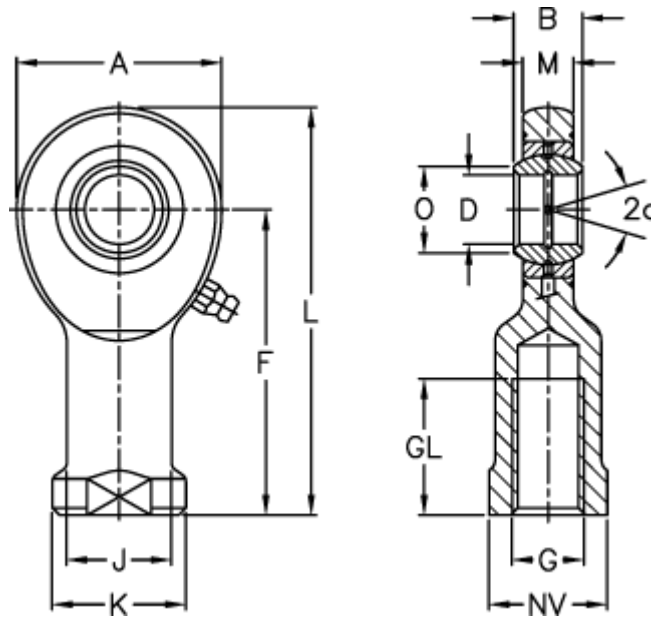

Data Sheet

Article number: 03460040
Description: Fluro Rod end EI 40
Note: 40

Measures

A	= 92	J	= 52
a (degrees)	= 7	K	= 65
B	= 28	L	= 188
D	= 40	M	= 23
Dynamic drive (kN)	= 100	NV	= 55
F	= 142	O	= 45
g	= M39x3	Static drive kN	= 178
GL	= 65	Weight	= 2000